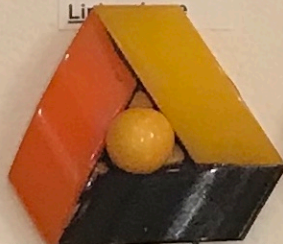

Synthetic Polymer with D/F
Plant Life

Yellow Metal
Triangular Tent
Other Pictorial

Imitation Plique a jour
Animal Life

Celluloid Realistic
Cheese Wedge

Native American Silver
Turquoise OME

Amino Resin
2-color laminate
Triangular Sail

Horn - Pearl/Metal OME
Triangular Pyramids

Bakelite 2-piece
Construction
2-hole sew-thru

Satin Glass
Silver Luster D/F

White Metal
Pattern, Tint D/F
Luster

Ceramic
Fired-on D/F
Back Mark "Shirley"

Dark Metal
White Pattern D/F

Yellow Metal
Steel OME
Paint D/F

Tri-color Bakelite
5-piece construction

Vegetable Ivory
Matte and gloss
finish

Wood
Cork OME

Aurora D/F
prong-set
Rhinestones

Semi-precious
stone

Black Glass
Gold Luster D/F
Contour Shape

Imitation Rubber
Verbal

Smokey Pearl
Multiple triangles
4-hole Sew-thru

Enamel on
White Metal

White metal
Tint D/F
Escutcheon

Yellow Metal
Filigree
Floral Edge Border