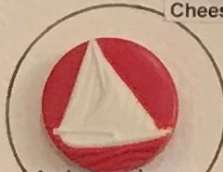

Synthetic Polymer with D/F
Plant Life

Yellow Metal
Triangular Tent
Other Pictorial

Imitation Plique a jour
Animal Life

Celluloid Realistic
Cheese Wedge

Native American Silver
Turquoise OME

Amino Resin
2-color laminate
Triangular Sail

Horn - Pearl/Metal OME
Triangular Pyramids

Bakelite 2-piece
Construction
2-hole sew-thru

Satin Glass
Silver Luster D/F

White Metal
Pattern, Tint D/F
Luster

Ceramic
Fired-on D/F
Back Mark "Shirley"

Dark Metal
White Pattern D/F

Yellow Metal
Steel OME
Paint D/F

Tri-color Bakelite
5-piece construction

Vegetable Ivory
Matte and gloss
finish

Wood
Cork OME

Aurora D/F
prong-set
Rhinestones

Semi-precious
stone

Black Glass
Gold Luster D/F
Contour Shape

Imitation Rubber
Verbal

Smokey Pearl
Multiple triangles
4-hole Sew-thru

Enamel on
White Metal

White metal
Tint D/F
Escutcheon

Yellow Metal
Filigree
Floral Edge Border